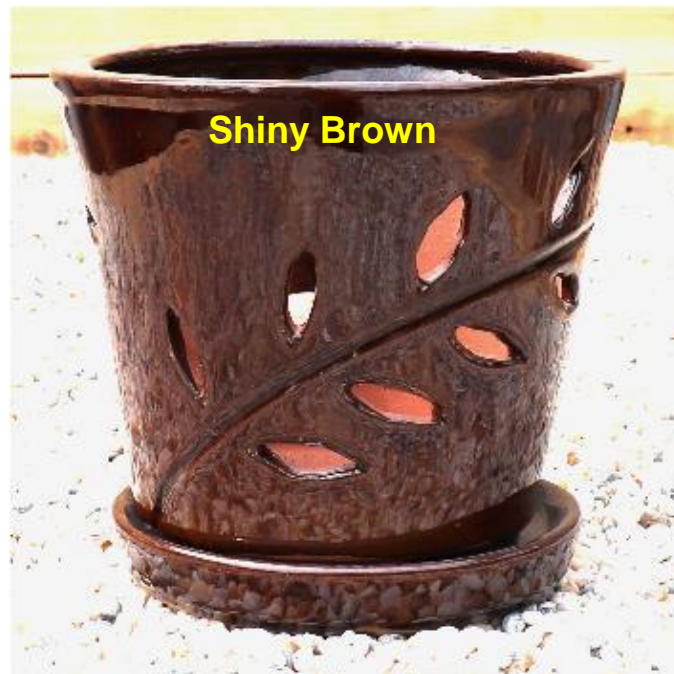

ITEM #: VNP70407

E size: to fit 3" grower pot

D size: to fit 4" grower pot

C size: to fit 5.1" grower pot

B size: to fit 6" grower pot

A size: to fit 8" grower pot

ITEM #: VNP70408
CERAMIC ORCHID POT
5 AVAILABLE SIZES