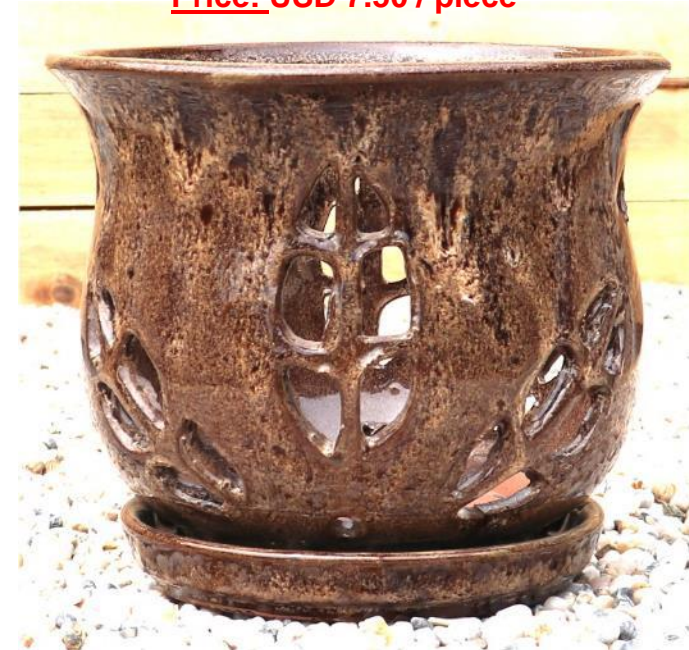

Fit 3" grower pot

Fit 4" grower pot

Fit 5.1" grower pot

Fit 6" grower pot

Fit 8" grower pot

Please choose the colors for this orchid pot style in the next two pages

COLOR CHOICES FOR ORCHID POT- ITEM #: VNP70409 (A/B/C/D/E)

ITEM #: VNP70409

E size: to fit 3" grower pot

D size: to fit 4" grower pot

C size: to fit 5.1" grower pot

B size: to fit 6" grower pot

A size: to fit 8" grower pot

White

Blossomed Brown
(surcharge 5%)