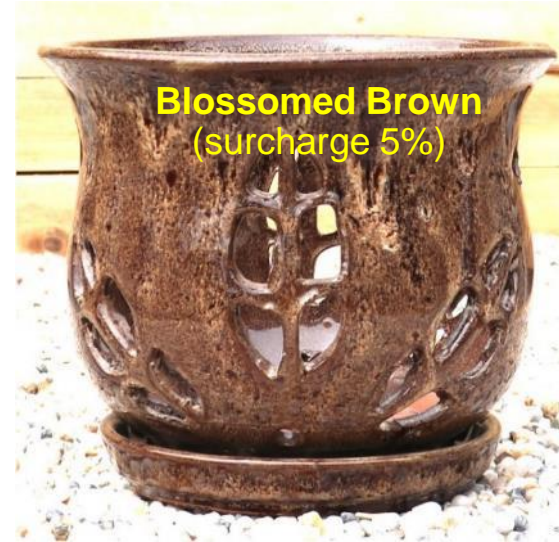

ITEM #: VNP70409

E size: to fit 3" grower pot

D size: to fit 4" grower pot

C size: to fit 5.1" grower pot

B size: to fit 6" grower pot

A size: to fit 8" grower pot

White

Blossomed Brown
(surcharge 5%)