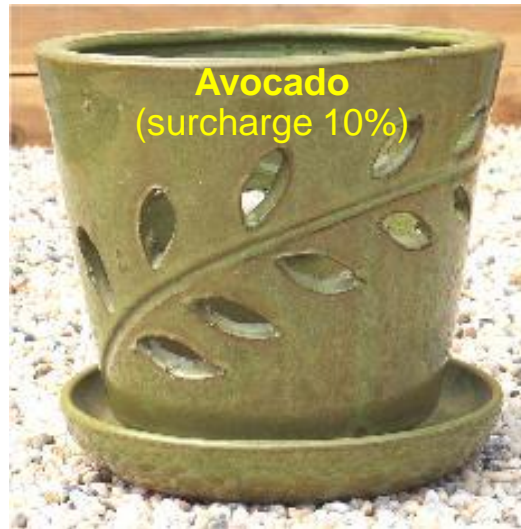

ITEM #: VNP70407

E size: to fit 3" grower pot

D size: to fit 4" grower pot

C size: to fit 5.1" grower pot

B size: to fit 6" grower pot

A size: to fit 8" grower pot

COLOR CHOICES FOR ORCHID POT- ITEM #: VNP70407 (A/B/C/D/E)

ITEM #: VNP70407

E size: to fit 3" grower pot

D size: to fit 4" grower pot

C size: to fit 5.1" grower pot

B size: to fit 6" grower pot

A size: to fit 8" grower pot

ITEM #: VNP70408
CERAMIC ORCHID POT
5 AVAILABLE SIZES