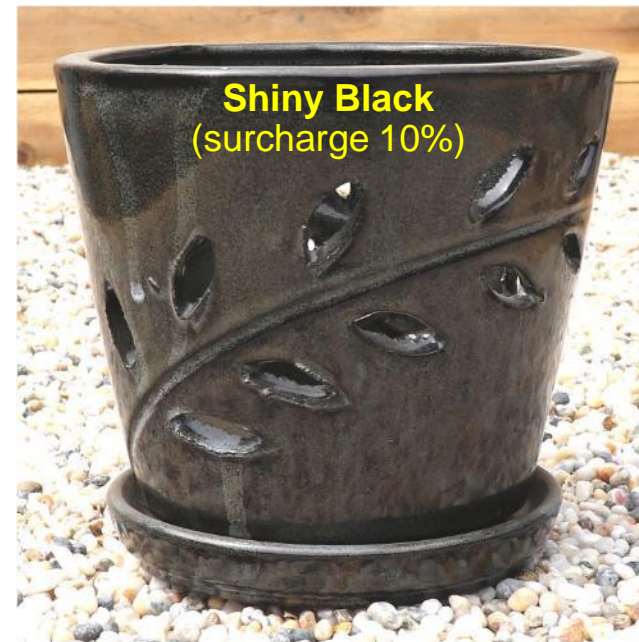

ITEM #: VNP70407

E size: to fit 3" grower pot

D size: to fit 4" grower pot

C size: to fit 5.1" grower pot

B size: to fit 6" grower pot

A size: to fit 8" grower pot

COLOR CHOICES FOR ORCHID POT- ITEM #: VNP70407 (A/B/C/D/E)