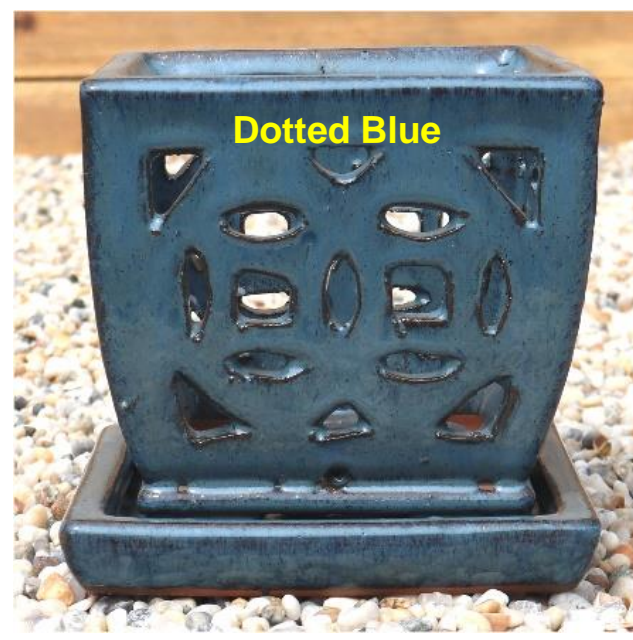

Fit 8" grower pot

Please choose the colors for this orchid pot style in the next two pages

COLOR CHOICES FOR ORCHID POT- ITEM #: VNP70403 (A/B/C/D/E)

ITEM #: VNP70403

E size: to fit 3" grower pot

D size: to fit 4" grower pot

C size: to fit 5.1" grower pot

B size: to fit 6" grower pot

A size: to fit 8" grower pot

COLOR CHOICES FOR ORCHID POT- ITEM #: VNP70403 (A/B/C/D/E)

ITEM #: VNP70403

E size: to fit 3" grower pot

D size: to fit 4" grower pot